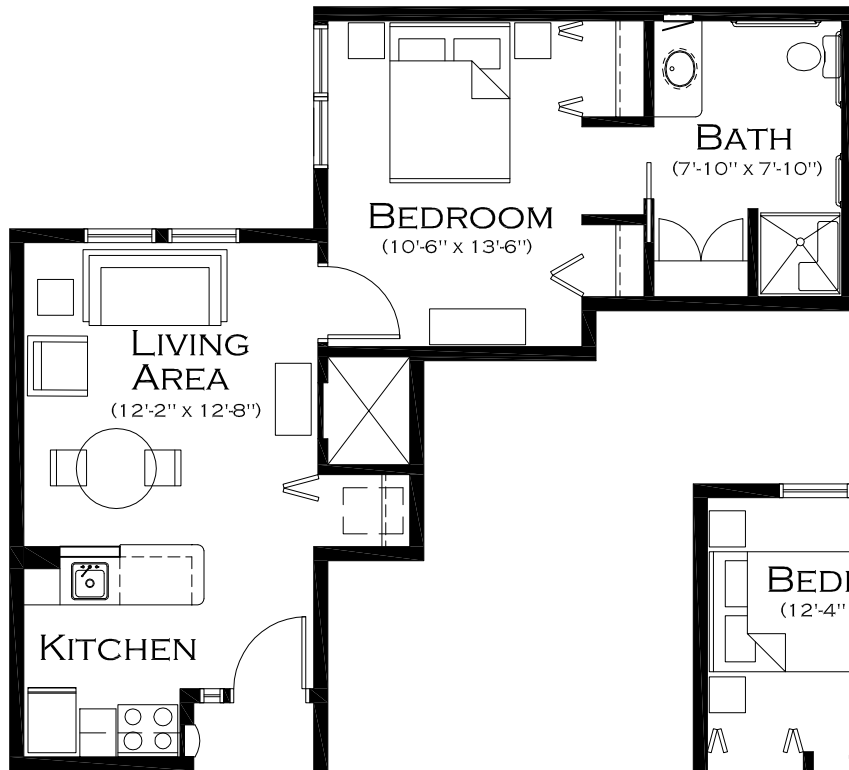

TWO BEDROOM

908 SF.

8 - UNITS

ONE BEDROOM

546 SF.

4 - UNITS

ONE BEDROOM

520 SF.

28 - UNITS

BETHANY GABLES

INDEPENDENT / ASSISTED LIVING

4255 30 AVENUE SOUTH
FARGO, NORTH DAKOTA 58103