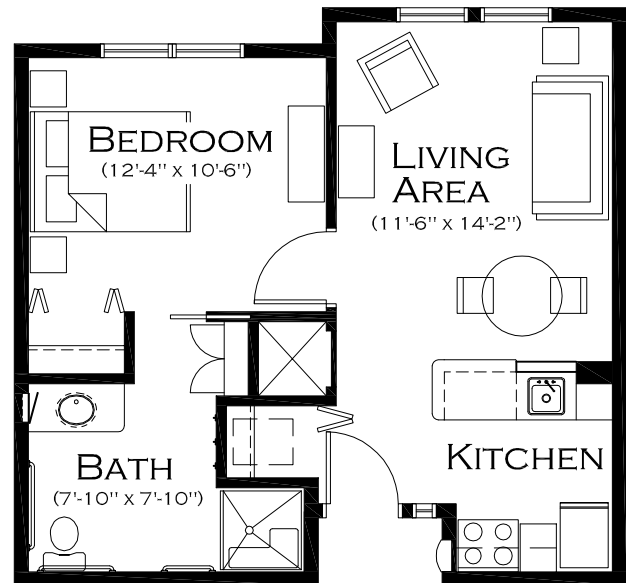

TWO BEDROOM

908 SF.

8 - UNITS

ONE BEDROOM

546 SF.

4 - UNITS

ONE BEDROOM

520 SF.

28 - UNITS

BETHANY GABLES

INDEPENDENT / ASSISTED LIVING

4255 30 AVENUE SOUTH
FARGO, NORTH DAKOTA 58103