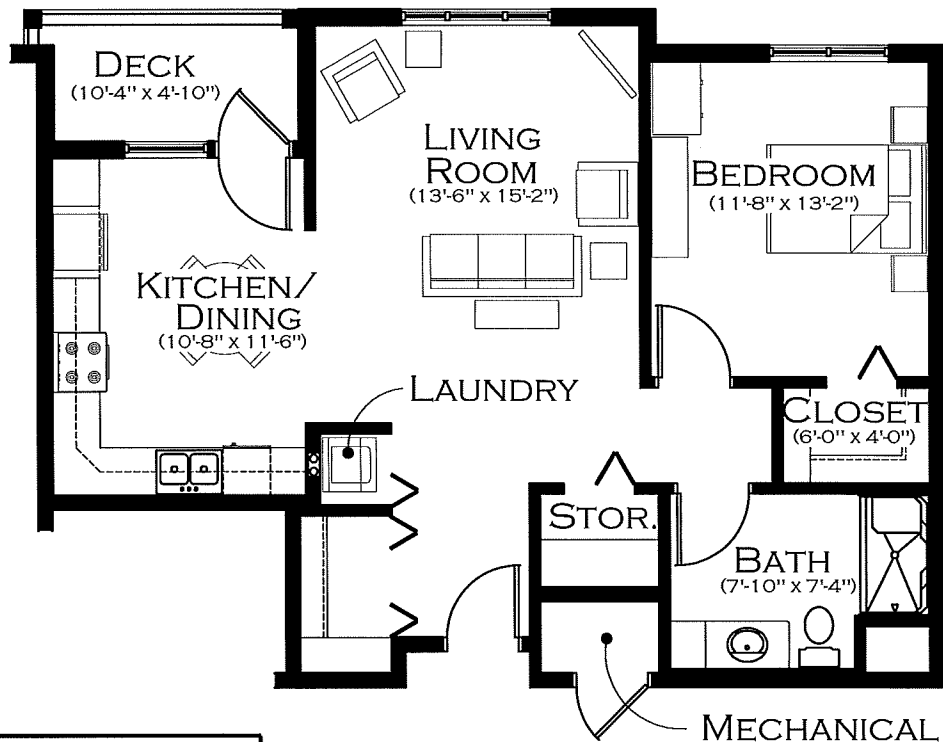

## UNIT - A1

990 SF.

## UNIT - A

910 SF.

# BETHANY ON 42ND INDEPENDENT LIVING

4255 30TH AVENUE SOUTH  
FARGO, NORTH DAKOTA 58103

## UNIT - B

1,270 SF.