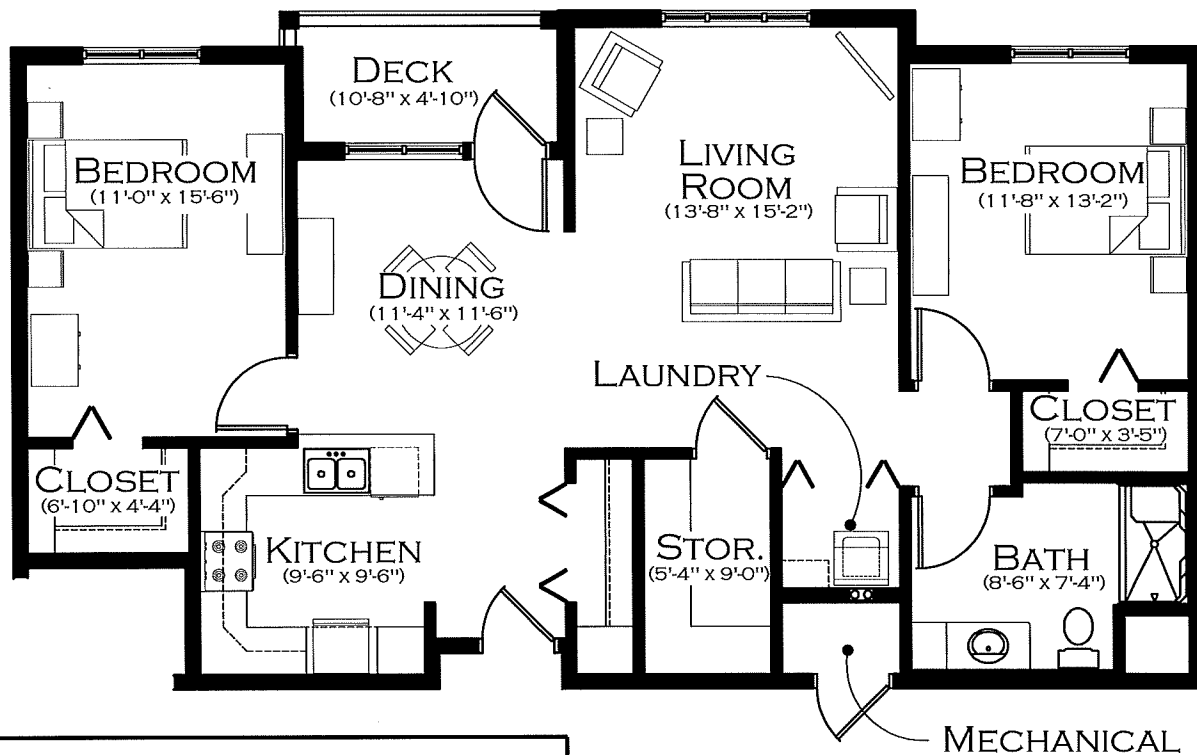

## UNIT - A1

990 SF.

## UNIT - A

910 SF.

# BETHANY ON 42ND INDEPENDENT LIVING

4255 30TH AVENUE SOUTH  
FARGO, NORTH DAKOTA 58103

## UNIT - B

1,270 SF.